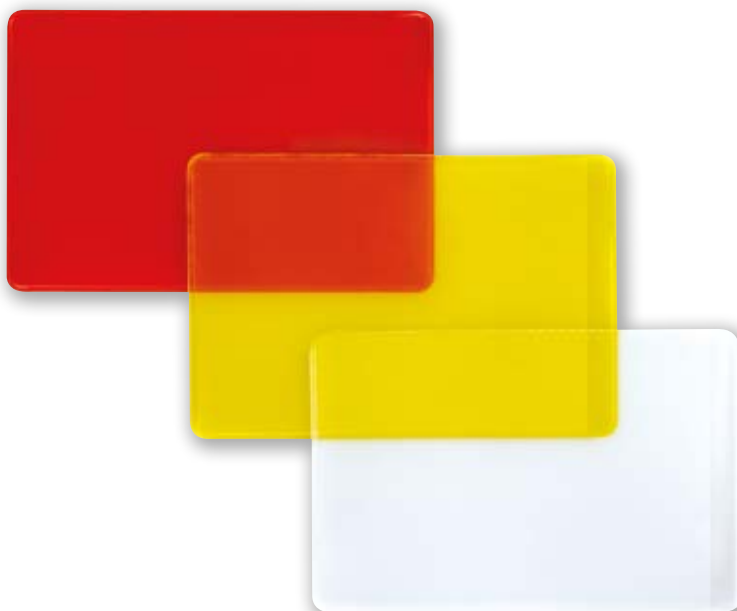

BUSTA PORTA CARDS

cm 6x9* (6,4x9,3)

ART. **057001**

OPALINO ☐ ☐ ☐ ☐ ☐ ☐ ☐

* Le misure indicano il formato utile